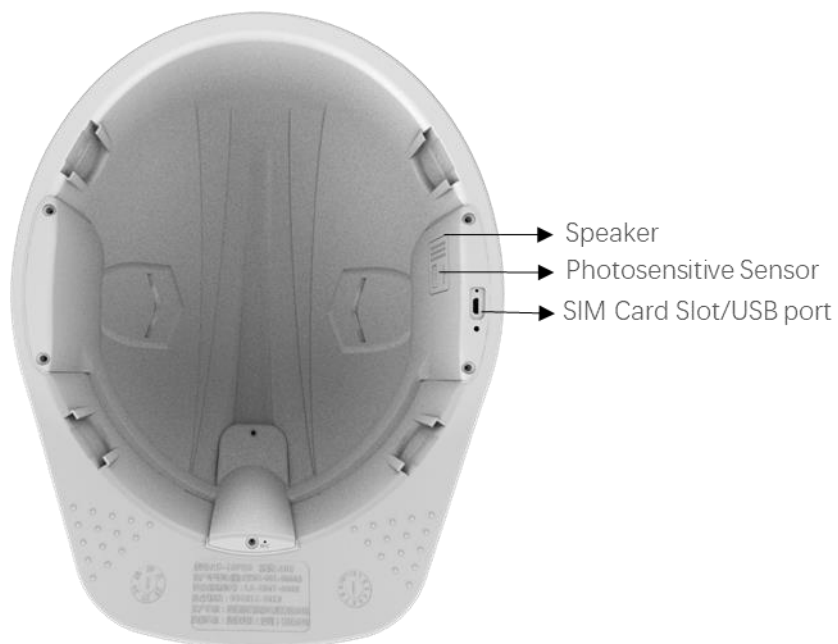

Xingtera Smart Helmet

XTSH-RD-10PRO

4G Industrial

Explosion-Proof Helmet

INTRODUCTION

PRODUCT OVERVIEW

The 4G industrial explosion-proof helmet is integrated with GPS positioning, voice intercom, and 4G communication module to support multiple functions, such as real-time positioning, Push-to-Talk, SOS, etc. The helmet is intrinsically safe explosion-proof and supports operation at - 10°C to 60°C and harsh working environment. The helmet can be applied to various industries, such as construction, railway maintenance, oil & gas factories, chemical factories, mines, docks, wind farm, even for security patrol and rescue, etc.

APPEARANCE

Product Button Functions

SPECIFICATIONS

Item	Parameter	Item	Parameter
Camera	-	EMCP	64M
OS	Linux UIS8910FF	Positioning	GPS dual mode positioning
Headset	-	Microphone	Support
TF card	-	Bluetooth	-
SIM Card	Single Nano SIM Card	Wi-Fi	-
Bands	LTE-FDD: B1/B2/B3/B5/B7/B8 LTE-TDD: B34/B38/B39/B40/B41 WCDMA: 2100Mhz	Battery	3000mAh Detachable
Indicator	Operation status indicator	Flashlight	-
Size	304.7(L)*240.0(W)*165.4(H) mm	Weight	≤540g
IP Protection Class	IP66	Material	ABS
Certification	National GB2811-2019 Safety Helmet Certification, Ex ib IIC T4 Gb intrinsically safe explosion-proof		