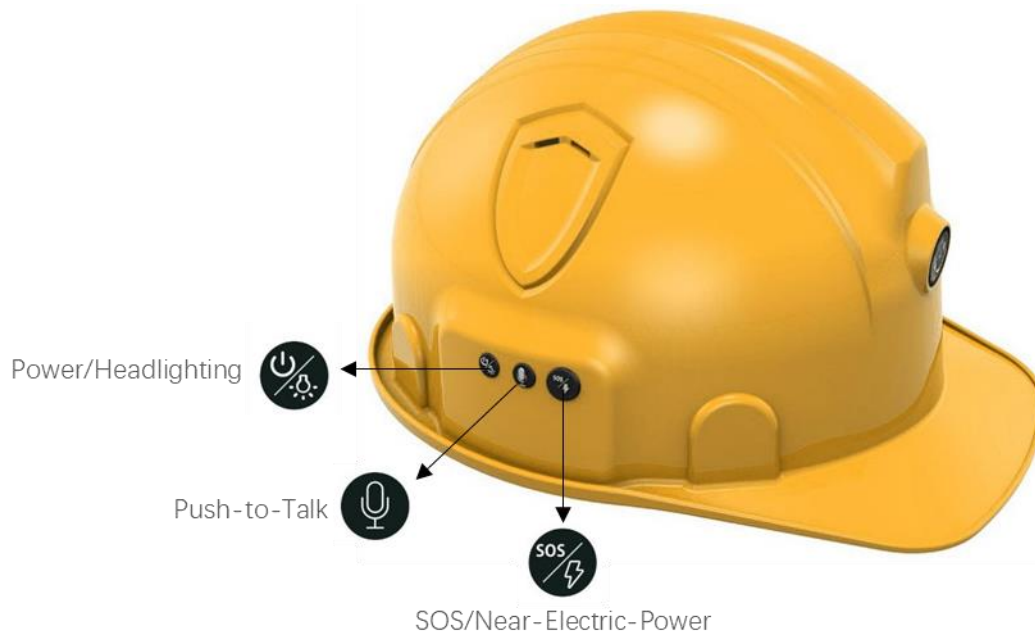

Xingtera Smart Helmet

XTSH-RD-10PRO

4G Industrial

Explosion-Proof Helmet

INTRODUCTION

PRODUCT OVERVIEW

The 4G industrial explosion-proof helmet is integrated with GPS positioning, voice intercom, and 4G communication module to support multiple functions, such as real-time positioning, Push-to-Talk, SOS, etc. The helmet is intrinsically safe explosion-proof and supports operation at - 10°C to 60°C and harsh working environment. The helmet can be applied to various industries, such as construction, railway maintenance, oil & gas factories, chemical factories, mines, docks, wind farm, even for security patrol and rescue, etc.

KEY FEATURES

- ✧ **Support the multiple alarms**, such as fall alarm, hat-off alarm, collision alarm, silence alarm, geo-fence.
- ✧ **Long standby and long endurance** support long working hours.
- ✧ **OTA** is supported for efficient remote management.

APPEARANCE

Product Button Functions

SPECIFICATIONS

Item	Parameter	Item	Parameter
Camera	-	EMCP	64M
OS	Linux UIS8910FF	Positioning	GPS dual mode positioning
Headset	-	Microphone	Support
TF card	-	Bluetooth	-
SIM Card	Single Nano SIM Card	Wi-Fi	-
Bands	LTE-FDD: B1/B2/B3/B5/B7/B8 LTE-TDD: B34/B38/B39/B40/B41 WCDMA: 2100Mhz	Battery	3000mAh Detachable
Indicator	Operation status indicator	Flashlight	-
Size	304.7(L)*240.0(W)*165.4(H) mm	Weight	≤540g
IP Protection Class	IP66	Material	ABS
Certification	National GB2811-2019 Safety Helmet Certification, Ex ib IIC T4 Gb intrinsically safe explosion-proof		